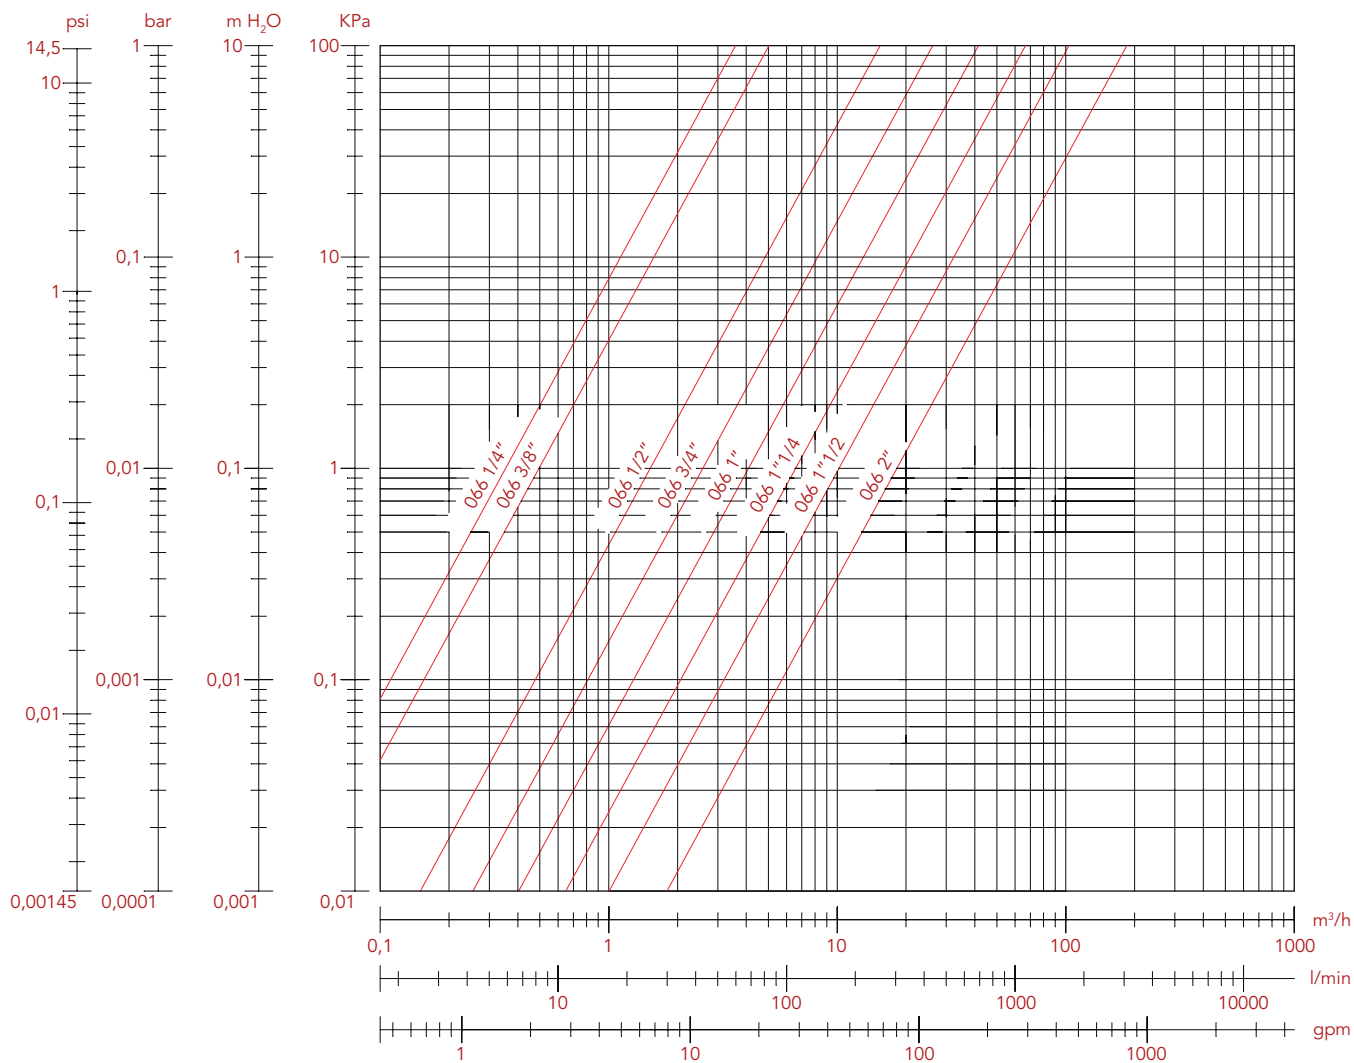

LOSS WITH WATER DIAGRAM

Art: 066 - 067 - 068 - 069 - 266 - 267

MISURE	1/4"	3/8"	1/2"	3/4"	1"	1 1/4"	1 1/2"	2"
∅	10	10	15	20	25	32	40	50
Kv	3,45	5,00	15,65	26,26	41,44	63,69	101	169